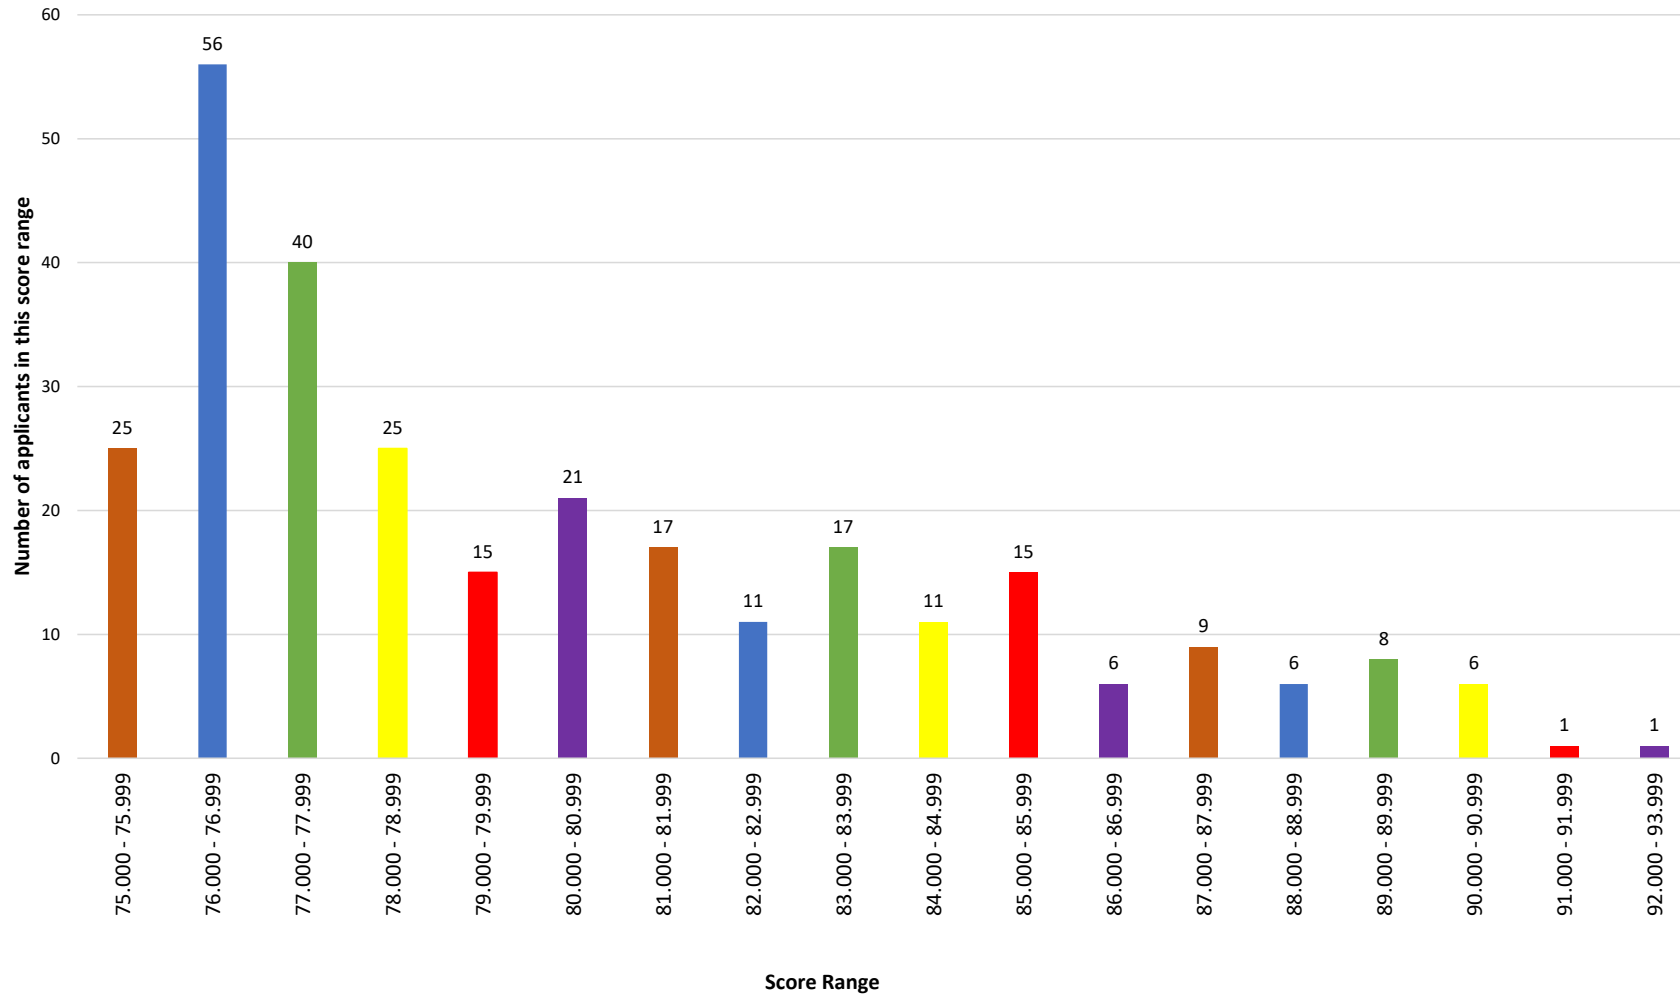

Wessex Foundation School 2021
Total scores of allocated applicants for
F1 August 2021
(FP recruitment only)

(Primary list only. Does not include applicants allocated to an AFP or FPP programme)